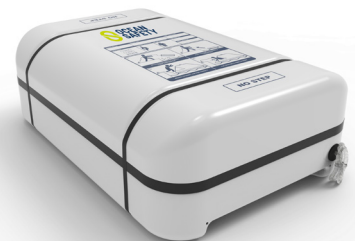

STANDARD CONTAINER