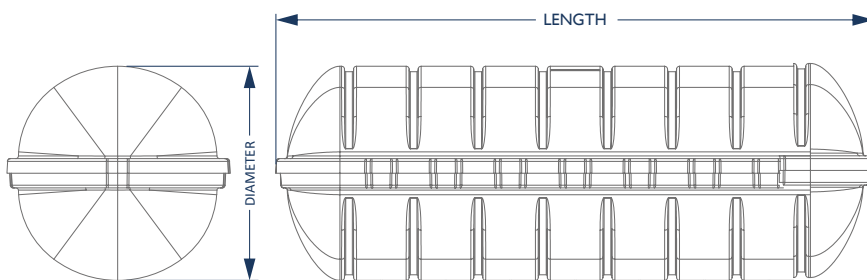

PRODUCT DATASHEET

OCEAN SOLAS ELLIPSE LIFERAFT

OCEAN SAFETY®

Ocean Safety,
Saxon Wharf,
Lower York Street,
Southampton,
SO14 5QF, UK.

www.oceansafety.com

OCEAN SOLAS ELLIPSE LIFERAFT **SOLAS A**

Capacity	Pack Type	Part No.	Length	Diameter	Weight
6 Person	SOLAS A	SRAF5050	1260mm	485mm	85kg
8 Person	SOLAS A	SRAF5052	1260mm	485mm	98kg
10 Person	SOLAS A	SRAF5054	1395mm	535mm	108kg
12 Person	SOLAS A	SRAF5056	1395mm	535mm	125kg
16 Person	SOLAS A	SRAF5058	1542mm	530mm	146kg
20 Person	SOLAS A	SRAF5060	1635mm	585mm	172kg
25 Person	SOLAS A	SRAF5062	1635mm	585mm	185kg

OCEAN SOLAS ELLIPSE LIFERAFT **SOLAS B**

Capacity	Pack Type	Part No.	Length	Diameter	Weight
6 Person	SOLAS B	SRAF5070	1260mm	485mm	73kg
8 Person	SOLAS B	SRAF5072	1260mm	485mm	82kg
10 Person	SOLAS B	SRAF5074	1395mm	535mm	88kg
12 Person	SOLAS B	SRAF5076	1395mm	535mm	100kg
16 Person	SOLAS B	SRAF5078	1542mm	530mm	112kg
20 Person	SOLAS B	SRAF5080	1635mm	585mm	130kg
25 Person	SOLAS B	SRAF5082	1635mm	585mm	135kg